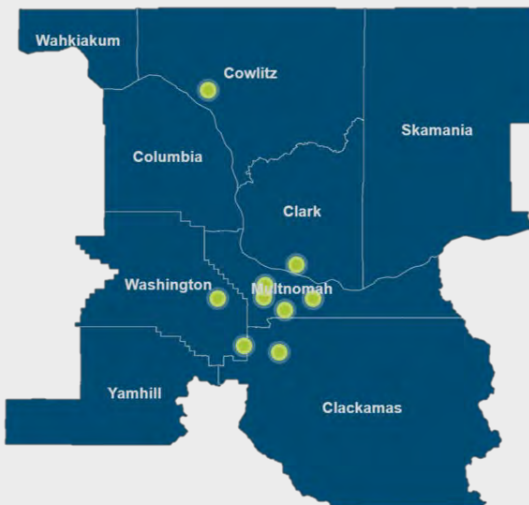

Sample of Local Employers

COMPANY	WHAT THEY MAKE	EMPLOYEES
Microchip Gresham, OR	Microcontroller and analog semiconductors.	1-50
Benchmade Knife Company Oregon City, OR	A wide selection of high performance everyday carry, hunt, rescue, tactical, outdoor, and survival knives.	51-200
SteelScape Kalama, WA	Metallic-coated and pre-painted steel products.	201-500
Leupold & Stevens Beaverton, OR	Telescopic sights, spotting scopes, and binoculars.	501-1,000
VIGOR Vancouver, WA	Innovator in complex fabrication, a specializing in shipbuilding and ship repair.	1,001-5,000
Tektronix Beaverton, OR	Test and measurement devices such as oscilloscopes, logic analyzers, and video and mobile test protocol equipment.	5,001-10,000