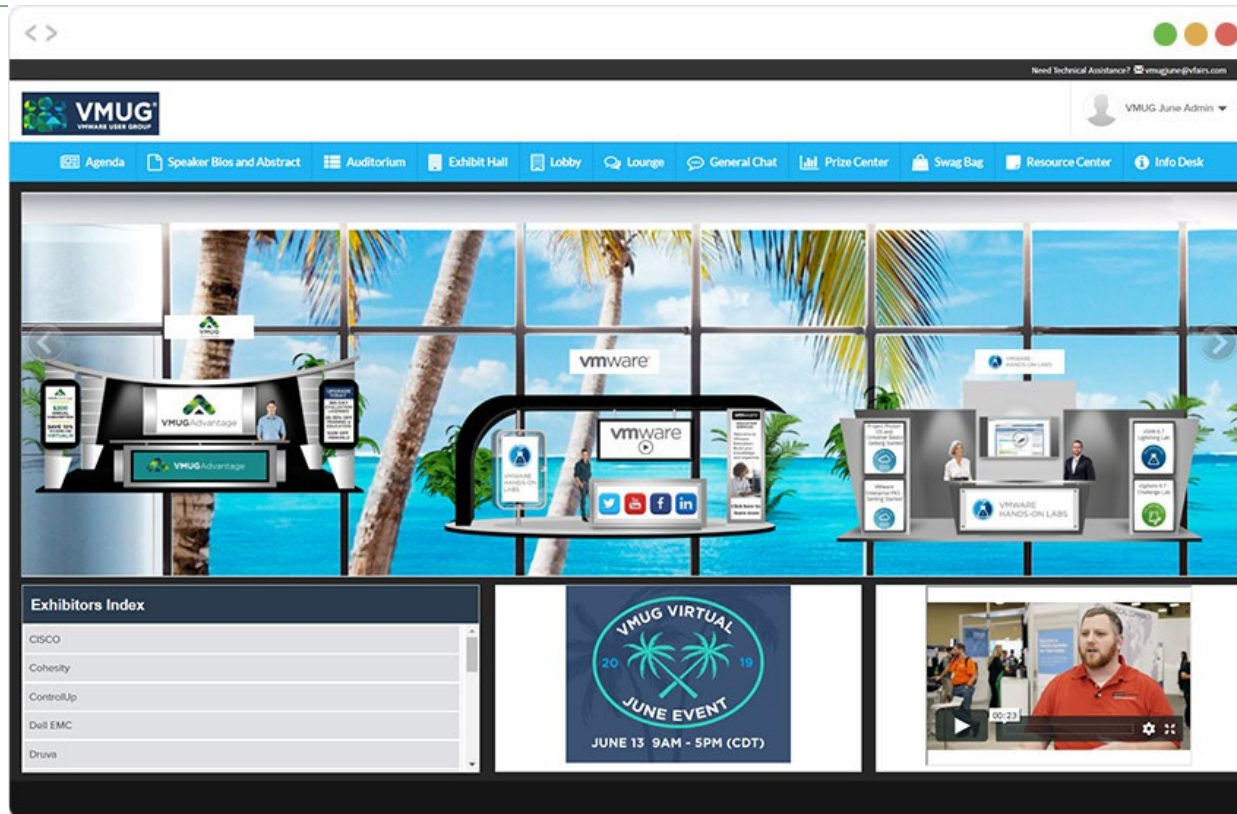

2021 NW Youth Careers Expo

Lobby: Point of entry for attendees. Includes interactive elements to click into Exhibit Halls, Auditorium, Help desk and more.

(Sample image, final design will vary.)

2021 NW Youth Careers Expo

Exhibit Hall: Students and educators can “visit” booths to learn about different organizations. Exhibitors can share materials and videos about their workplace, and they can host chats to answer questions.

(Sample image, final design will vary.)

2021 NW Youth Careers Expo

Auditorium: For semi-live and on-demand sessions such as Industry Chats and Career Prep Workshops. Students can hear Career Talks and engage with professionals here.

(Sample image, final design will vary.)

2021 NW Youth Careers Expo

A few more examples:

Lobby (left)

Exhibit Hall (right)