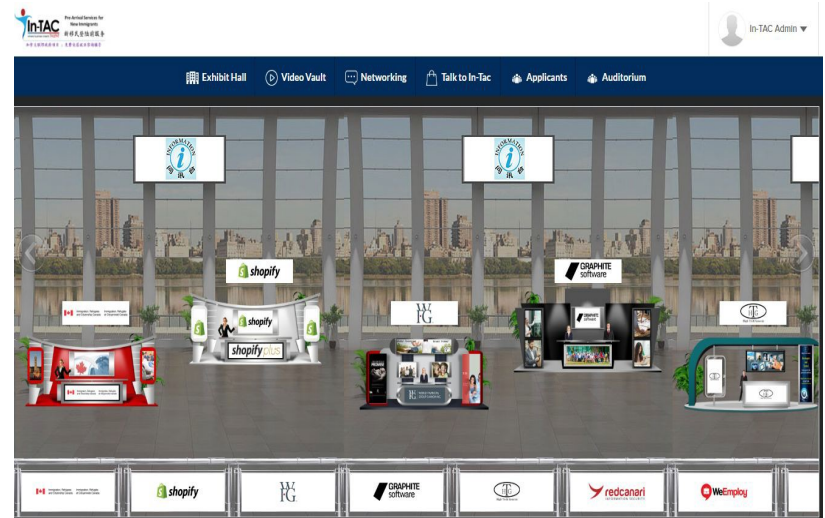

2021 NW Youth Careers Expo

Lobby: Point of entry for attendees. Includes interactive elements to click into Exhibit Halls, Auditorium, Help desk and more.

(Sample image, final design will vary.)

2021 NW Youth Careers Expo

Exhibit Hall: Students and educators can “visit” booths to learn about different organizations. Exhibitors can share materials and videos about their workplace, and they can host chats to answer questions.

(Sample image, final design will vary.)

2021 NW Youth Careers Expo

Auditorium: For semi-live and on-demand sessions such as Industry Chats and Career Prep Workshops. Students can hear Career Talks and engage with professionals here.

(Sample image, final design will vary.)

2021 NW Youth Careers Expo

A few more examples:

Lobby (left)

Exhibit Hall (right)