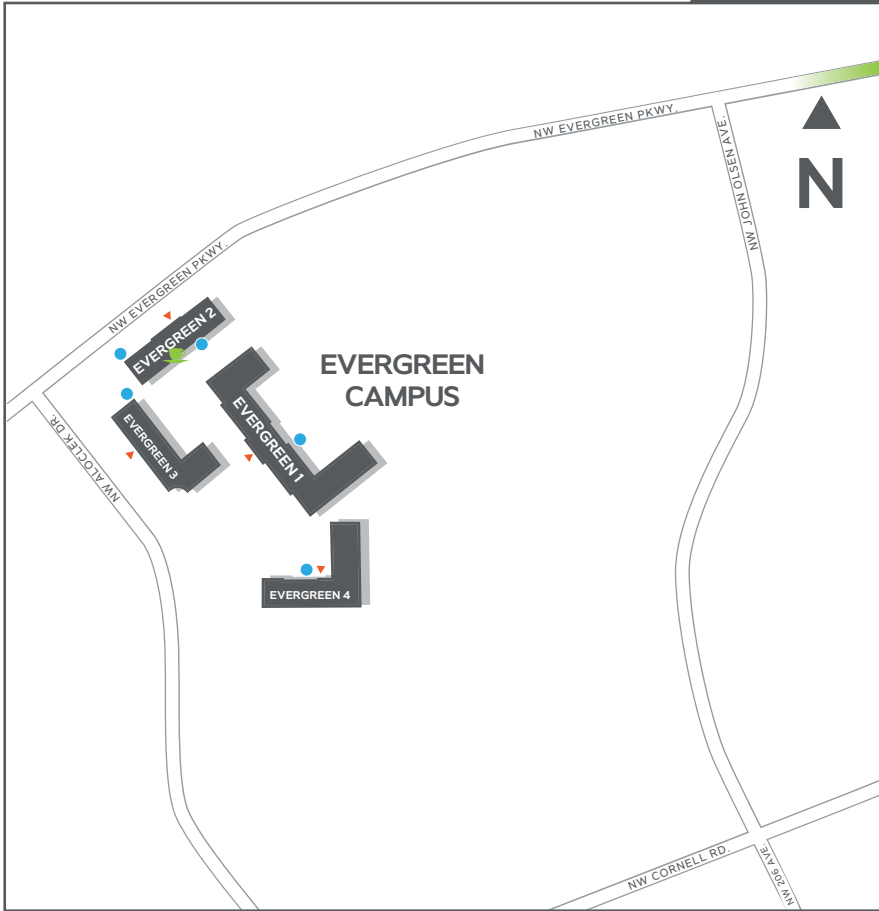

NIKE WORLD HEADQUARTERS

One Bowerman Drive, Beaverton, Oregon 97005

	BUILDING ENTRANCE
	SHUTTLE STOP
	MAX STOP
	BICYCLE PARKING
	EV CHARGING STATION
	NIKE EATERY
	ESPRESSO CART
	ATM

MAP #1

MAP #2

Evergreen 1
20510 NW Evergreen Parkway
Hillsboro OR 97124

The Oven West (B)
15350-B NW Greenbrier Parkway
Beaverton OR 97006

MAP #3

Nike Company Store (N.C.S.)

3485 SW Knowlton Road
Beaverton, OR 97005
503.671.1600

Via SW Millikan:

From Campus Murray entrance, take a right on Murray. Take a left on Millikan (2nd light). Left on 141st (1st stop sign). 141st turns into Shannon Pl after crossing the train tracks. Go right on SW Knowlton and the Company Store is on your left.

Via SW Hocken:

From Campus Murray entrance, take a right on Murray and then a left on Jenkins (1st light). Take a right on Hocken and then a right on Terman. Follow Terman to Shannon Place (3 way stop) & take a left. Company Store is on your left.

Via SW Terman:

From Campus Murray entrance, take a right on Murray (go through the light at Jenkins), take a right on Terman. Follow Terman to Shannon Place and turn right. At Knowlton take a left. Company Store will be on your left.