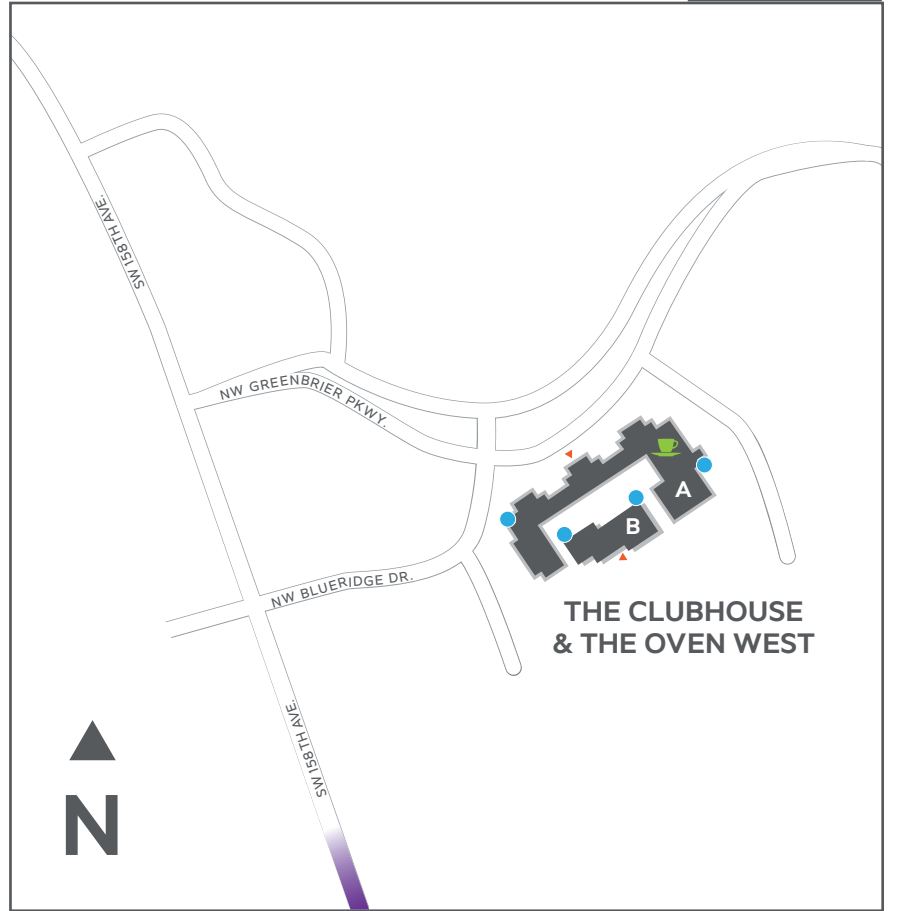

NIKE WORLD HEADQUARTERS

One Bowerman Drive, Beaverton, Oregon 97005

	BUILDING ENTRANCE
	SHUTTLE STOP
	MAX STOP
	BICYCLE PARKING
	EV CHARGING STATION
	NIKE EATERY
	ESPRESSO CART
	ATM

MAP #1

MAP #2

Evergreen 1
20510 NW Evergreen Parkway
Hillsboro OR 97124

Evergreen 2
20500 NW Evergreen Parkway
Hillsboro OR 97124

Evergreen 3
20540 NW Evergreen Parkway
Hillsboro OR 97124

Evergreen 4
20520 NW Evergreen Parkway
Hillsboro OR 97124

The Clubhouse (A)
15400 NW Greenbrier Parkway
Suite A100
Beaverton OR 97006

The Oven West (B)
15350-B NW Greenbrier Parkway
Beaverton OR 97006

MAP #3

Nike Company Store (N.C.S.)

3485 SW Knowlton Road
Beaverton, OR 97005
503.671.1600

Via SW Millikan:

From Campus Murray entrance, take a right on Murray. Take a left on Millikan (2nd light). Left on 141st (1st stop sign). 141st turns into Shannon Pl after crossing the train tracks. Go right on SW Knowlton and the Company Store is on your left.

Via SW Hocken:

From Campus Murray entrance, take a right on Murray and then a left on Jenkins (1st light). Take a right on Hocken and then a right on Terman. Follow Terman to Shannon Place (3 way stop) & take a left. Company Store is on your left.