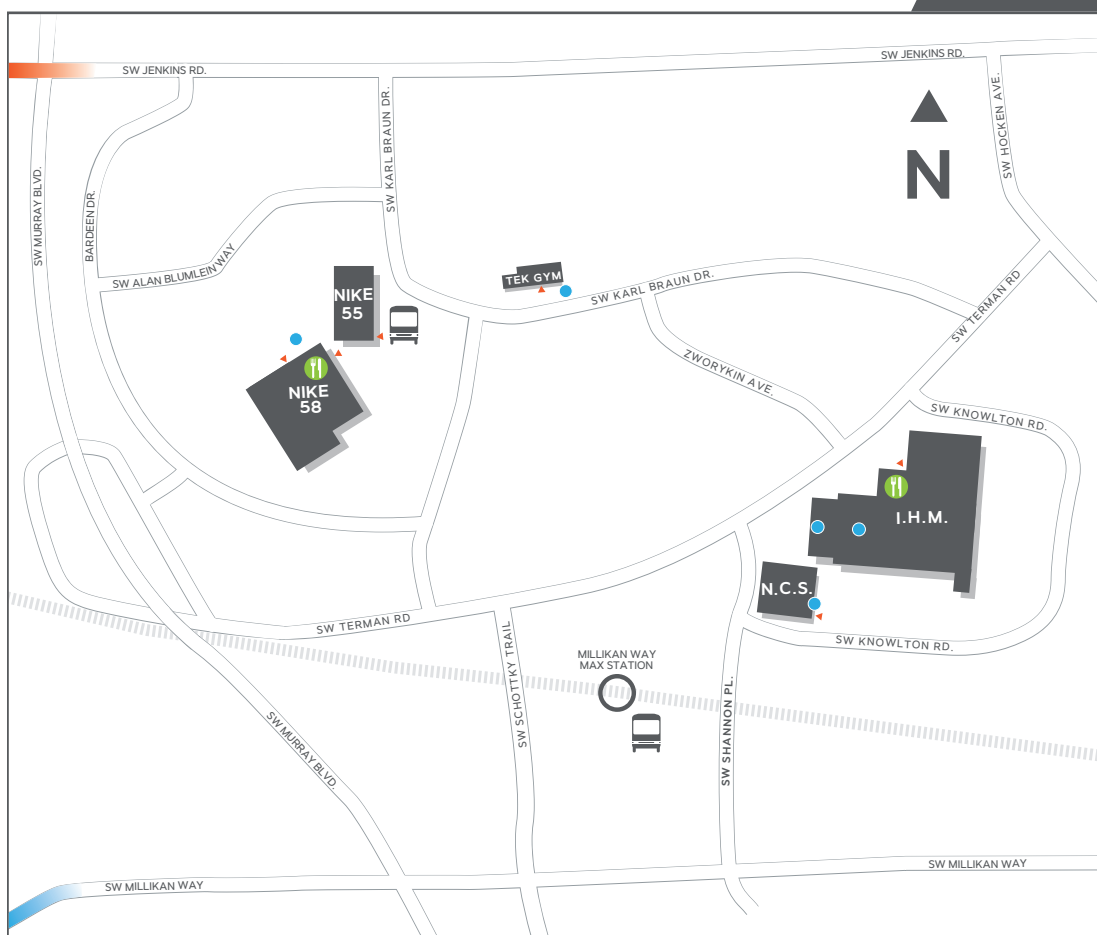

NIKE WORLD HEADQUARTERS

One Bowerman Drive, Beaverton, Oregon 97005

	BUILDING ENTRANCE
	SHUTTLE STOP
	MAX STOP
	BICYCLE PARKING
	EV CHARGING STATION
	NIKE EATERY
	ESPRESSO CART
	ATM

MAP #1

MAP #2

Evergreen 1
20510 NW Evergreen Parkway
Hillsboro OR 97124

The Oven West (B)
15350-B NW Greenbrier Parkway
Beaverton OR 97006

MAP #3

Nike Company Store (N.C.S.)

3485 SW Knowlton Road
Beaverton, OR 97005
503.671.1600

Via SW Millikan:

From Campus Murray entrance, take a right on Murray. Take a left on Millikan (2nd light). Left on 141st (1st stop sign). 141st turns into Shannon Pl after crossing the train tracks. Go right on SW Knowlton and the Company Store is on your left.

Via SW Hocken:

From Campus Murray entrance, take a right on Murray and then a left on Jenkins (1st light). Take a right on Hocken and then a right on Terman. Follow Terman to Shannon Place (3 way stop) & take a left. Company Store is on your left.

Via SW Terman:

From Campus Murray entrance, take a right on Murray (go through the light at Jenkins), take a right on Terman. Follow Terman to Shannon Place and turn right. At Knowlton take a left. Company Store will be on your left.