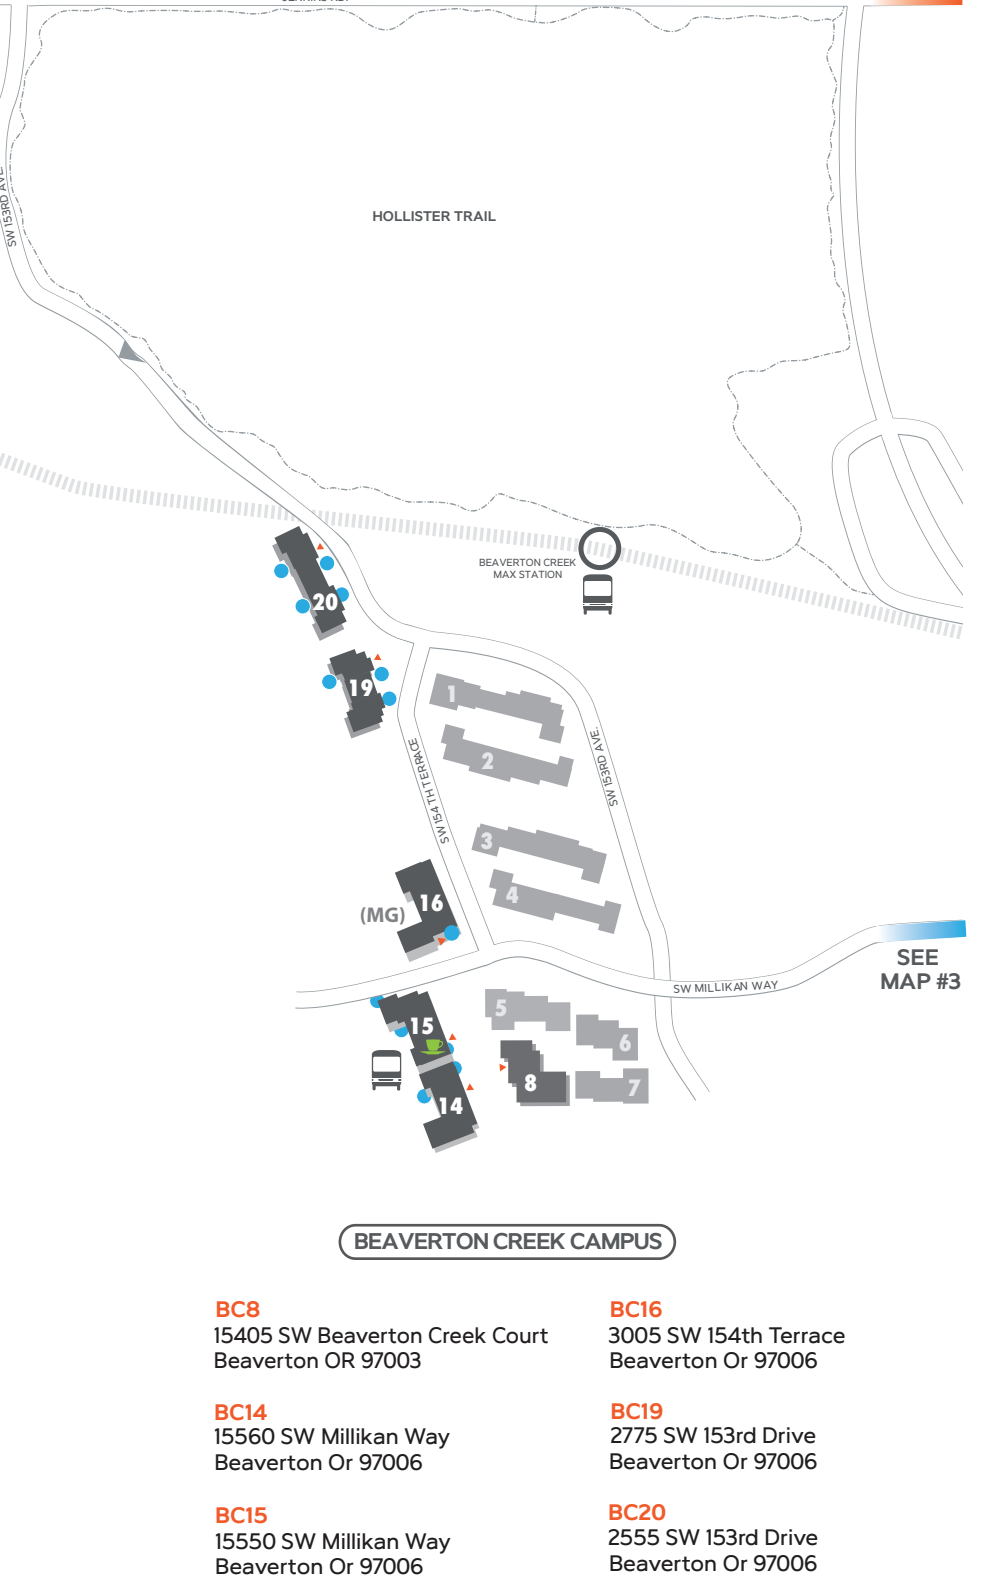

NIKE WORLD HEADQUARTERS

One Bowerman Drive, Beaverton, Oregon 97005

	BUILDING ENTRANCE
	SHUTTLE STOP
	MAX STOP
	BICYCLE PARKING
	EV CHARGING STATION
	NIKE EATERY
	ESPRESSO CART
	ATM

MAP #1

MAP #2

Evergreen 1
20510 NW Evergreen Parkway
Hillsboro OR 97124

The Oven West (B)
15350-B NW Greenbrier Parkway
Beaverton OR 97006

MAP #3

Nike Company Store (N.C.S.)

3485 SW Knowlton Road
Beaverton, OR 97005
503.671.1600

Via SW Millikan:

From Campus Murray entrance, take a right on Murray. Take a left on Millikan (2nd light). Left on 141st (1st stop sign). 141st turns into Shannon Pl after crossing the train tracks. Go right on SW Knowlton and the Company Store is on your left.

Via SW Hocken:

From Campus Murray entrance, take a right on Murray and then a left on Jenkins (1st light). Take a right on Hocken and then a right on Terman. Follow Terman to Shannon Place (3 way stop) & take a left. Company Store is on your left.

Via SW Terman:

From Campus Murray entrance, take a right on Murray (go through the light at Jenkins), take a right on Terman. Follow Terman to Shannon Place and turn right. At Knowlton take a left. Company Store will be on your left.