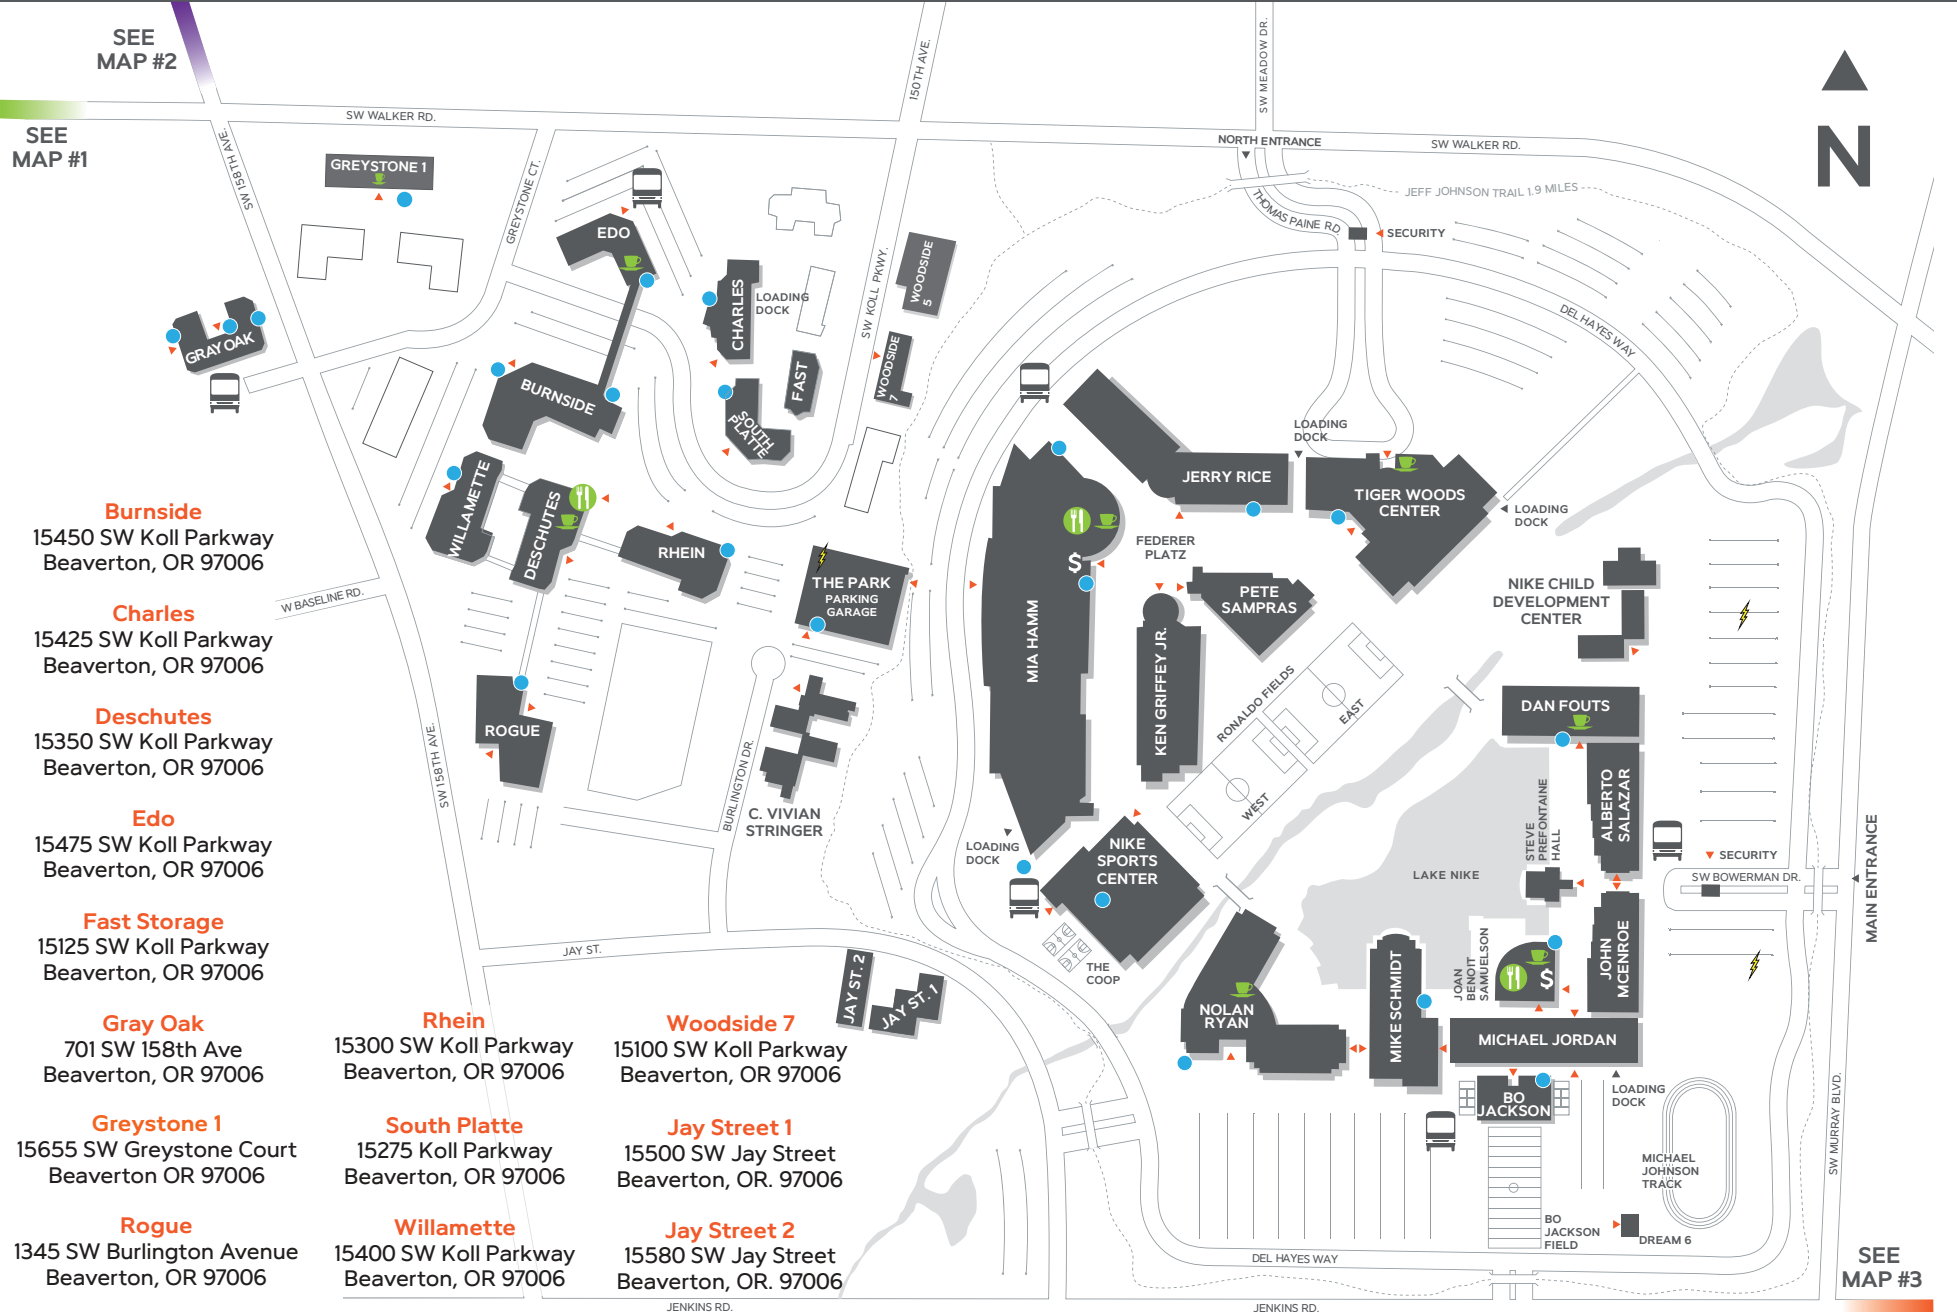

NIKE WORLD HEADQUARTERS

One Bowerman Drive, Beaverton, Oregon 97005

	BUILDING ENTRANCE
	SHUTTLE STOP
	MAX STOP
	BICYCLE PARKING
	EV CHARGING STATION
	NIKE EATERY
	ESPRESSO CART
	ATM

MAP #1

MAP #2

Evergreen 1
20510 NW Evergreen Parkway
Hillsboro OR 97124

The Oven West (B)
15350-B NW Greenbrier Parkway
Beaverton OR 97006

MAP #3

Nike Company Store (N.C.S.)

3485 SW Knowlton Road
Beaverton, OR 97005
503.671.1600

Via SW Millikan:

From Campus Murray entrance, take a right on Murray. Take a left on Millikan (2nd light). Left on 141st (1st stop sign). 141st turns into Shannon Pl after crossing the train tracks. Go right on SW Knowlton and the Company Store is on your left.

Via SW Hocken:

From Campus Murray entrance, take a right on Murray and then a left on Jenkins (1st light). Take a right on Hocken and then a right on Terman. Follow Terman to Shannon Place (3 way stop) & take a left. Company Store is on your left.

Via SW Terman:

From Campus Murray entrance, take a right on Murray (go through the light at Jenkins), take a right on Terman. Follow Terman to Shannon Place and turn right. At Knowlton take a left. Company Store will be on your left.