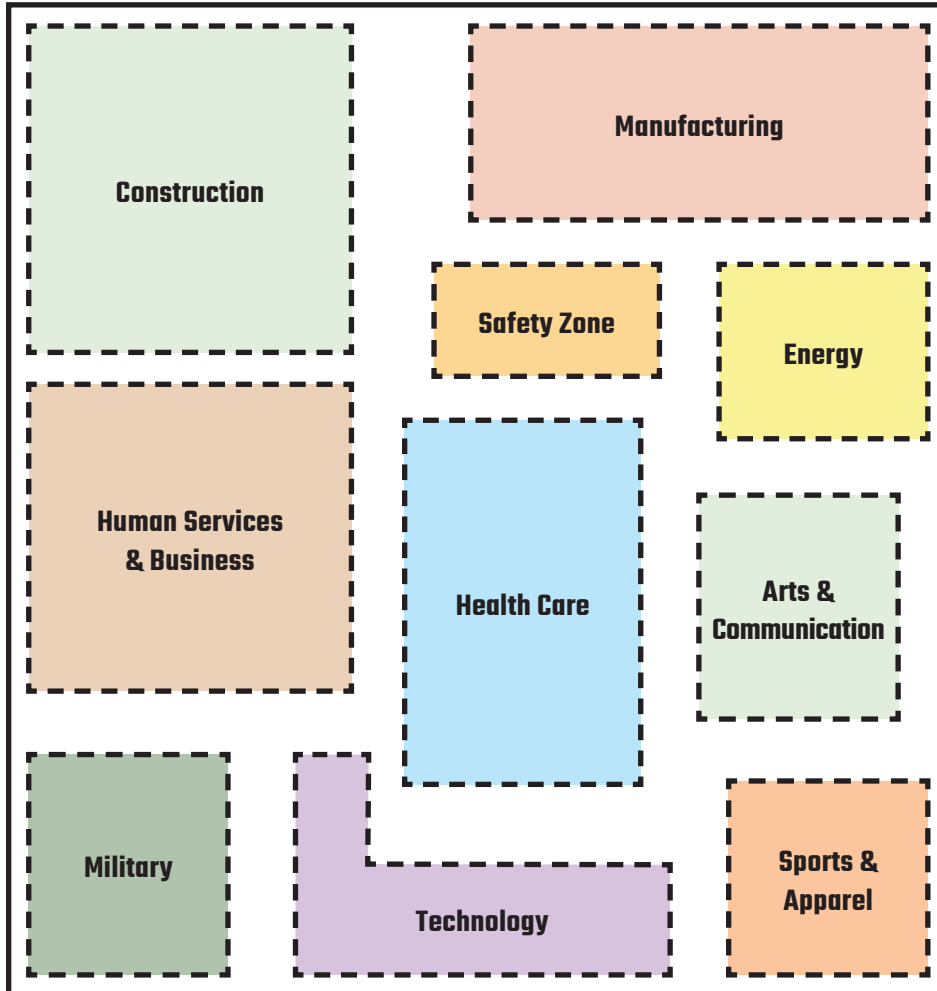

## Welcome to the NW Youth Careers Expo!

This is your chance to explore careers at leading companies and colleges. Visit 190+ booths and learn about great jobs!

To help you get around, the Expo Hall is divided into ZONES. Each Zone showcases major industries and career paths.

Main  
Expo Hall  
Entrance

Mock Interviews  
& Career Talks  
(Meeting Rooms C)

Zones have equipment you can try and fun activities.

You can talk to caring professionals about their jobs and the many college-and-career choices after graduation.

## Hot Expo Tip #1: Look for the Lightbulb.

Exhibitors with “lightbulb” signs have job, internship or volunteer opportunities.

When you arrive, look for the Expo Resource Guide booklet, which has a detailed index and map showing specific exhibitor locations.